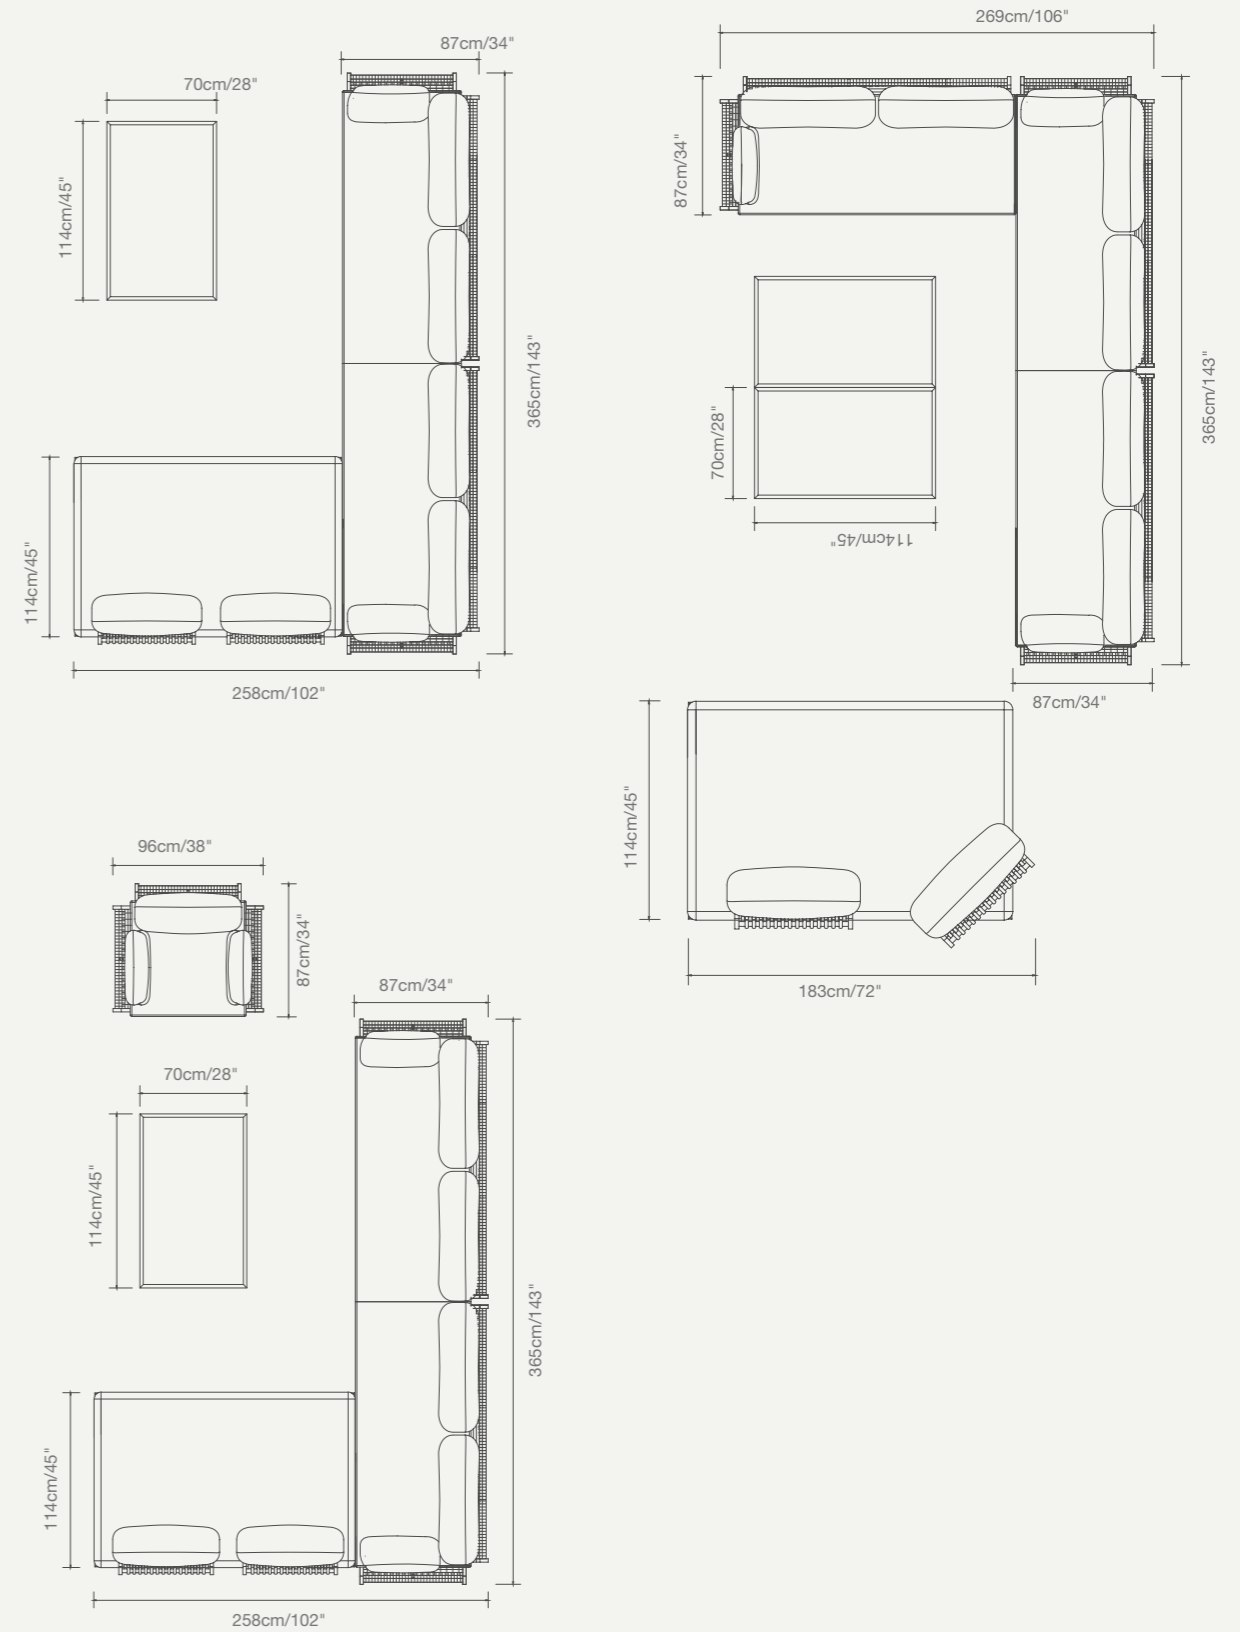

BREEZE

925 16100 BREEZE armchair
SKU# **BR10**
W.97cm/38" D.84cm/33" H.67cm/26.4"
SH.40cm/15.7" AH.67cm/26.4"

925 16110 BREEZE sofa
SKU# **BR30**
W.196cm/77" D.84cm/33" H.67cm/26.4"
SH.40cm/15.7" AH.67cm/26.4"