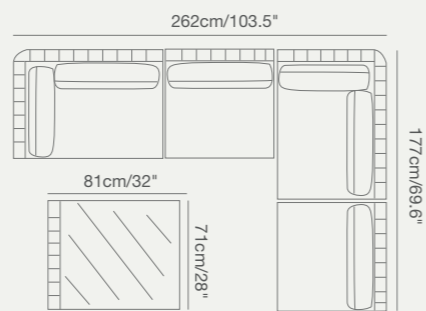

HUG

A few configurations , just a few...