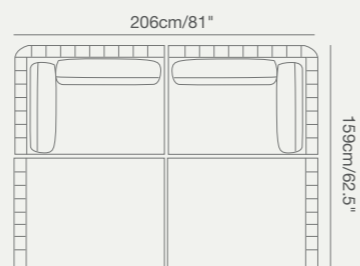

HUG

A few configurations , just a few...