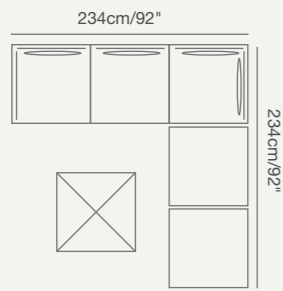

RIVIERA

truly offers infinite possibilities, you simply have to decide between 1,2 or 3 seaters or extra long sofa in line or U or L configurations.

91 7011 20

91 7014 00

91 7014 20

91 7012 30

91 7014 60

91 7014 40