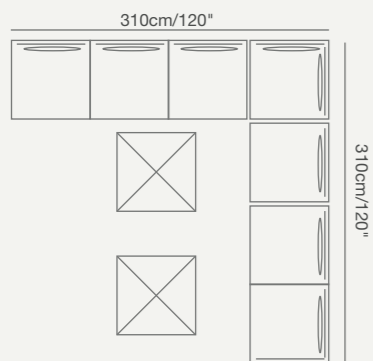

RIVIERA

truly offers infinite possibilities, you simply have to decide between 1,2 or 3 seaters or extra long sofa in line or U or L configurations.

91 7014 70

RIVIERA

Collection

PRODUCT DETAILS:

- Contract-grade welded aluminum frame;
- OAK Finish aluminum;
- UV treated outdoor rope;
- High density foam;
- UV treated durable outdoor acrylic fabric, waterproof treated

Frame

Cushions

Weaving

Table Tops

HPL®