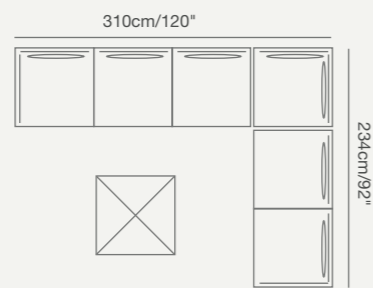

RIVIERA

truly offers infinite possibilities, you simply have to decide between 1,2 or 3 seaters or extra long sofa in line or U or L configurations.

91 7011 20

91 7014 00

91 7014 20

91 7012 30

91 7014 60

91 7014 40