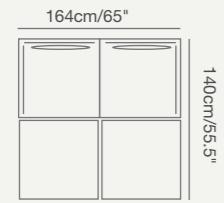

RIVIERA

truly offers infinite possibilities, you simply have to decide between 1,2 or 3 seaters or extra long sofa in line or U or L configurations.

91 7011 20