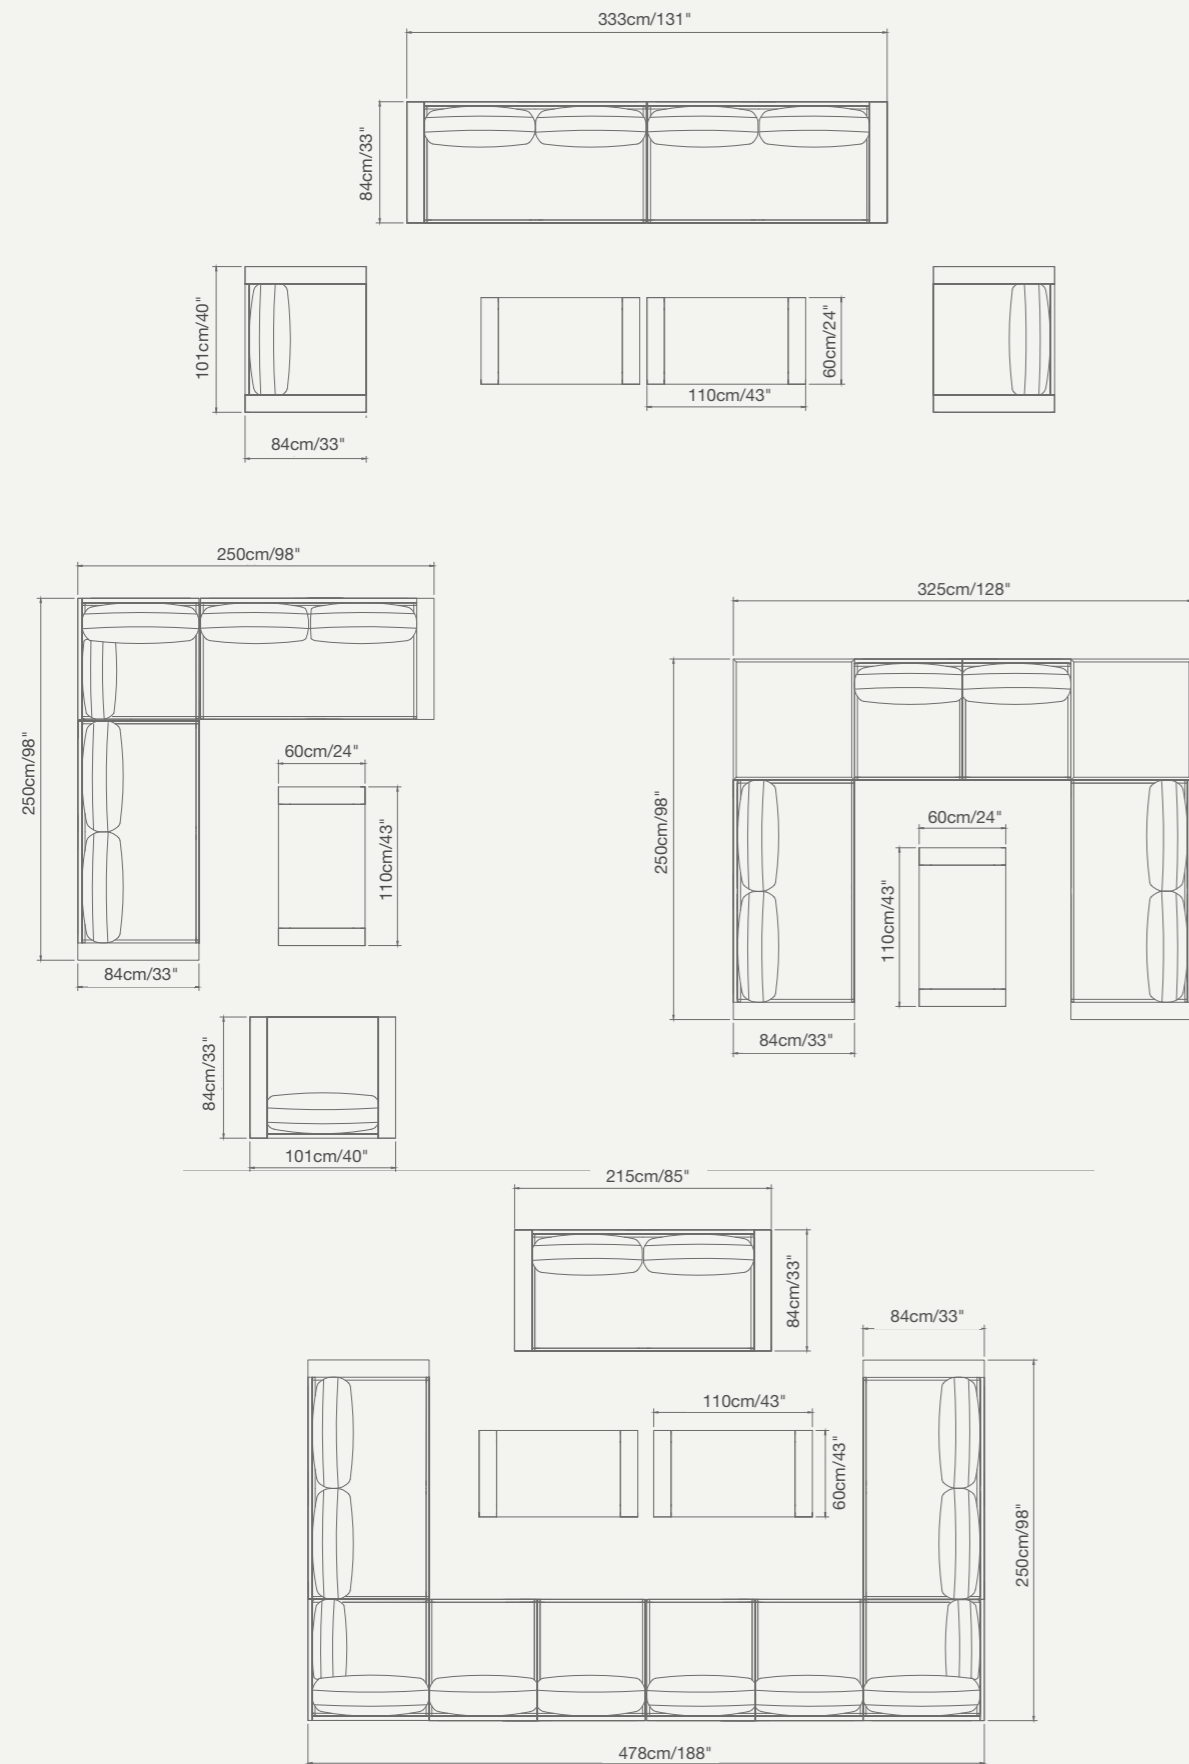

SKY

A few configurations