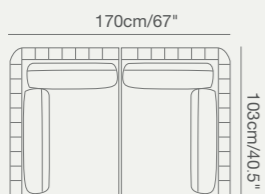

HUG

A few configurations , just a few...