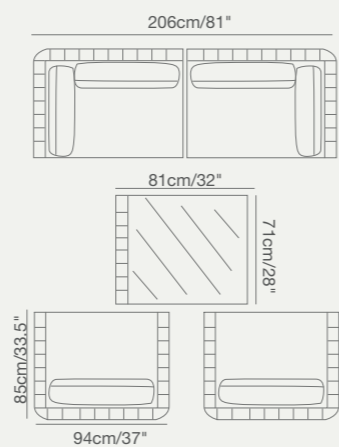

HUG

A few configurations , just a few...