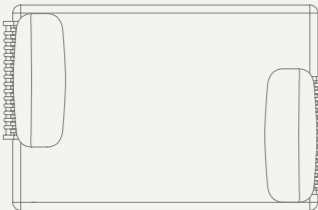

BREEZE

Island backs position