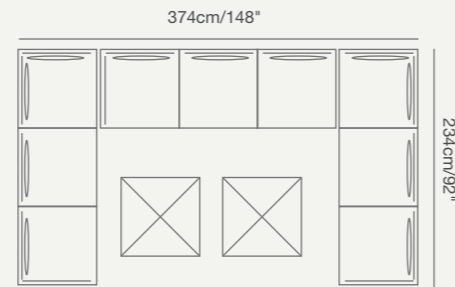

RIVIERA

truly offers infinite possibilities, you simply have to decide between 1,2 or 3 seaters or extra long sofa in line or U or L configurations.

91 7011 20

91 7014 00

91 7014 20

91 7012 30

91 7014 60

91 7014 40