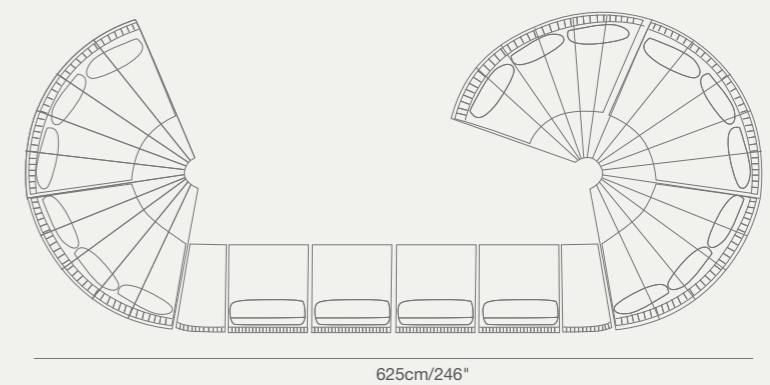

Design your own configurations,
your project is unique.