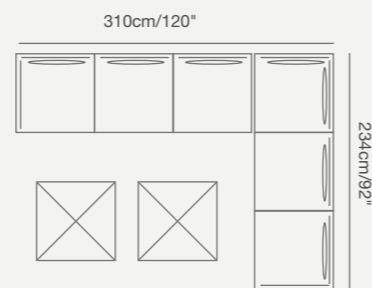

91 7014 60

91 7014 90