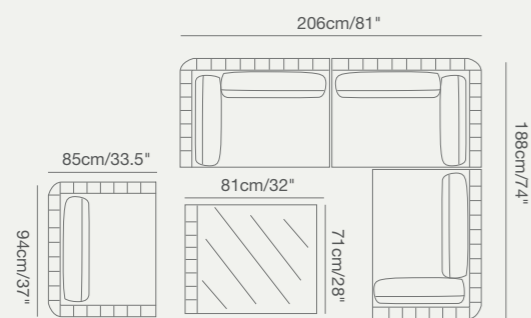

HUG

A few configurations , just a few...