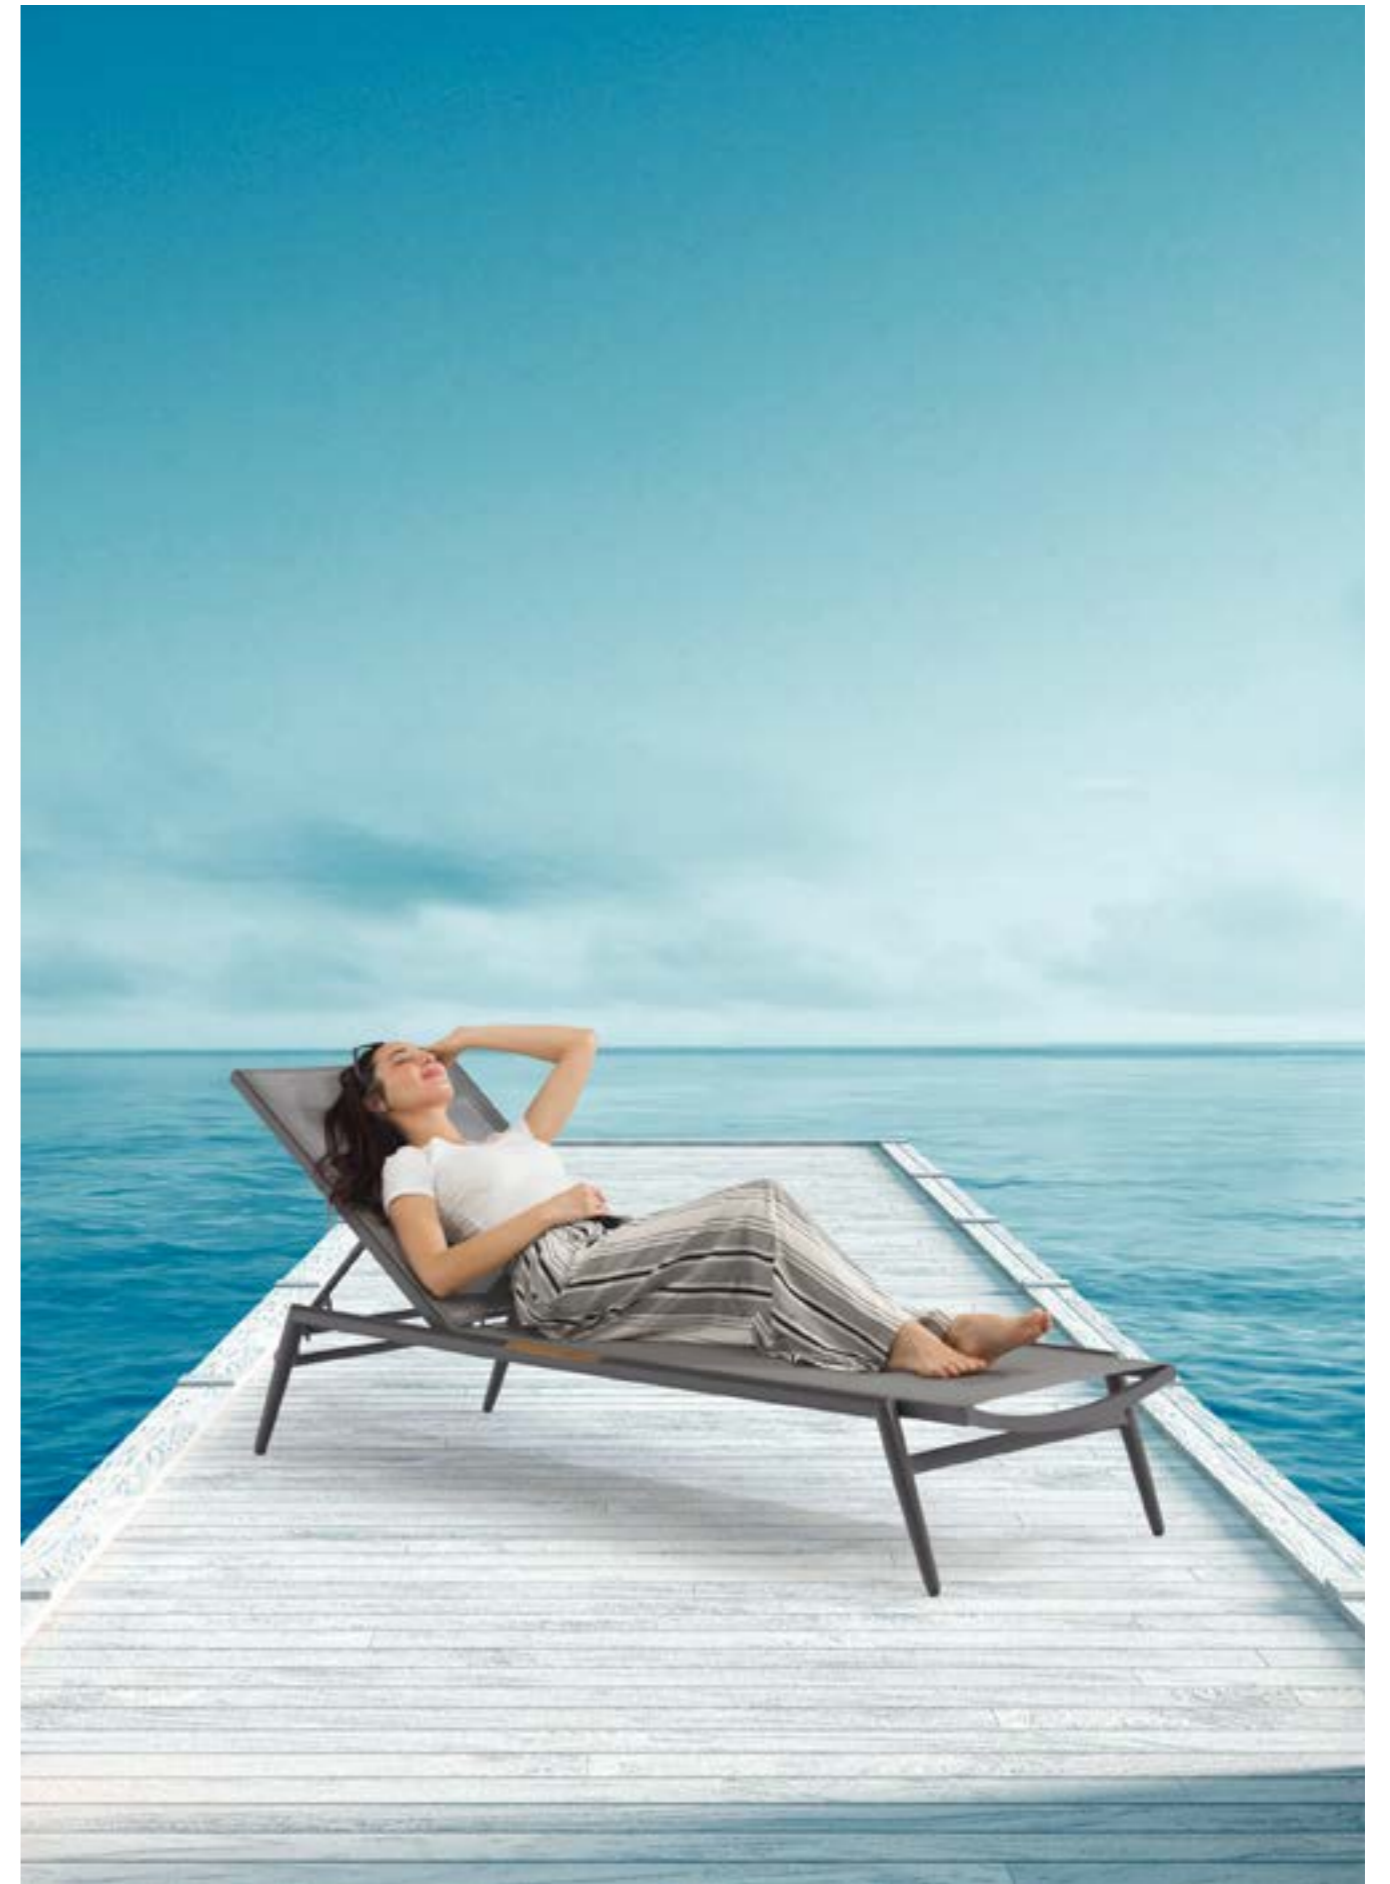

PHOTOLOG

POLO

POLO

POLO

With an elegant structure, enhanced by subtle faux teak inlays POLO is at ease in multiple environments. Outdoor spaces, whether small or large, are easily taken care of by this collection. Simplicity is always in style. If needed most pieces are also stackable