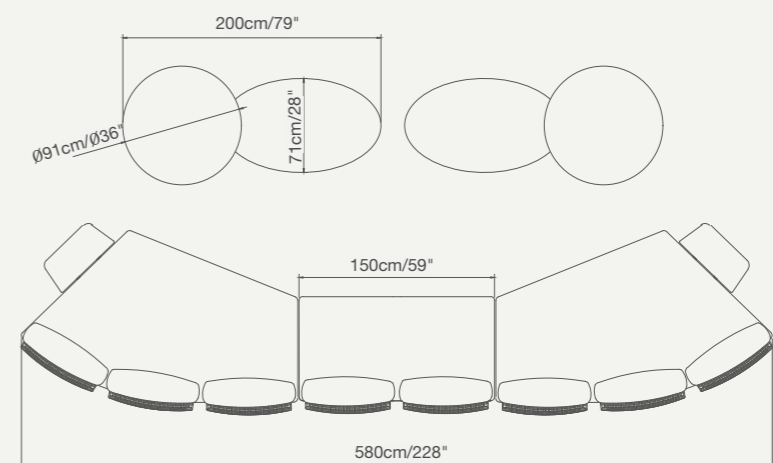

LOUNGE

A few configurations