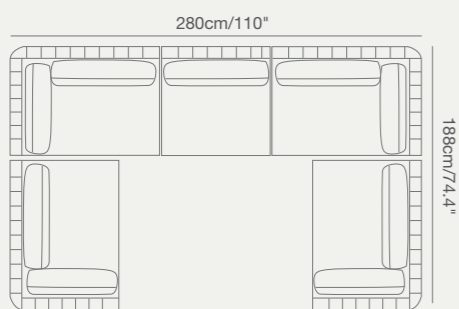

HUG

A few configurations , just a few...