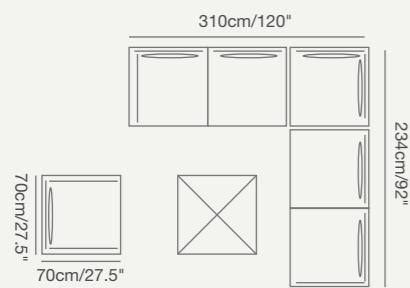

RIVIERA

truly offers infinite possibilities, you simply have to decide between 1,2 or 3 seaters or extra long sofa in line or U or L configurations.

91 7011 20

91 7014 00

91 7014 20

91 7012 30

91 7014 60

91 7014 40