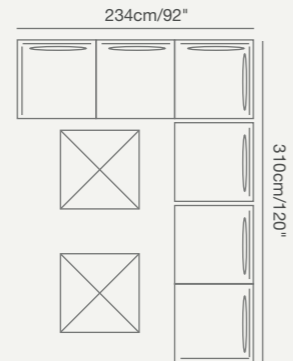

RIVIERA

truly offers infinite possibilities, you simply have to decide between 1,2 or 3 seaters or extra long sofa in line or U or L configurations.

91 7014 80

RIVIERA

Collection

PRODUCT DETAILS:

- Contract-grade welded aluminum frame;
- OAK Finish aluminum;
- UV treated outdoor rope;
- High density foam;
- UV treated durable outdoor acrylic fabric, waterproof treated

Frame

Cushions

Weaving

Table Tops

HPL®