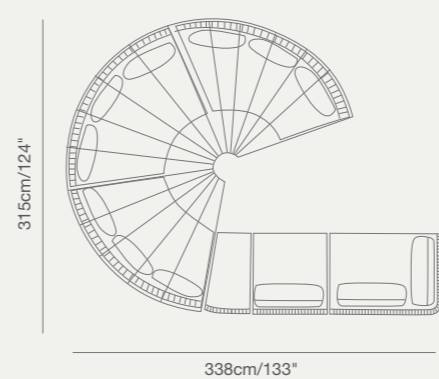

Design your own configurations,
your project is unique.