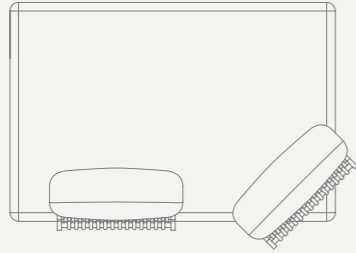

BREEZE

Island backs position