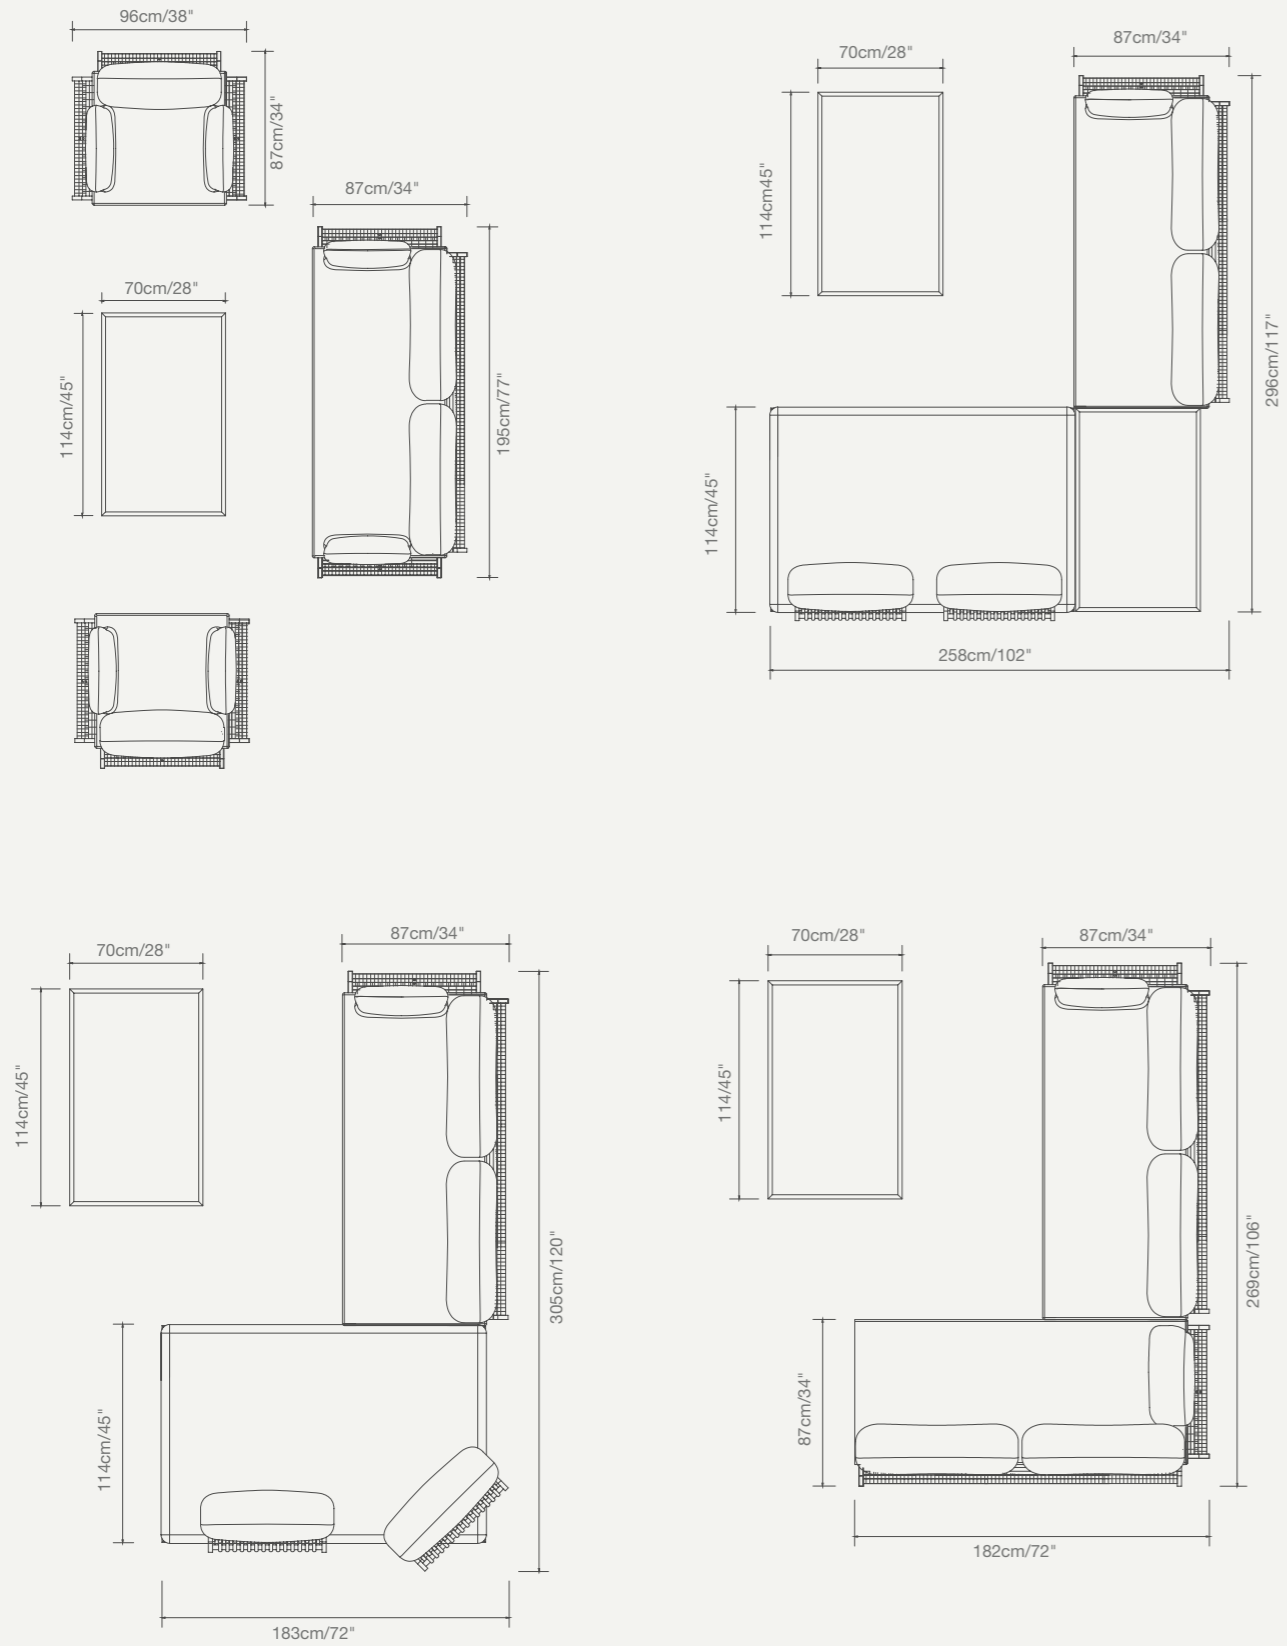

BREEZE

925 16100 BREEZE armchair
SKU# **BR10**
W.97cm/38" D.84cm/33" H.67cm/26.4"
SH.40cm/15.7" AH.67cm/26.4"

925 16110 BREEZE sofa
SKU# **BR30**
W.196cm/77" D.84cm/33" H.67cm/26.4"
SH.40cm/15.7" AH.67cm/26.4"