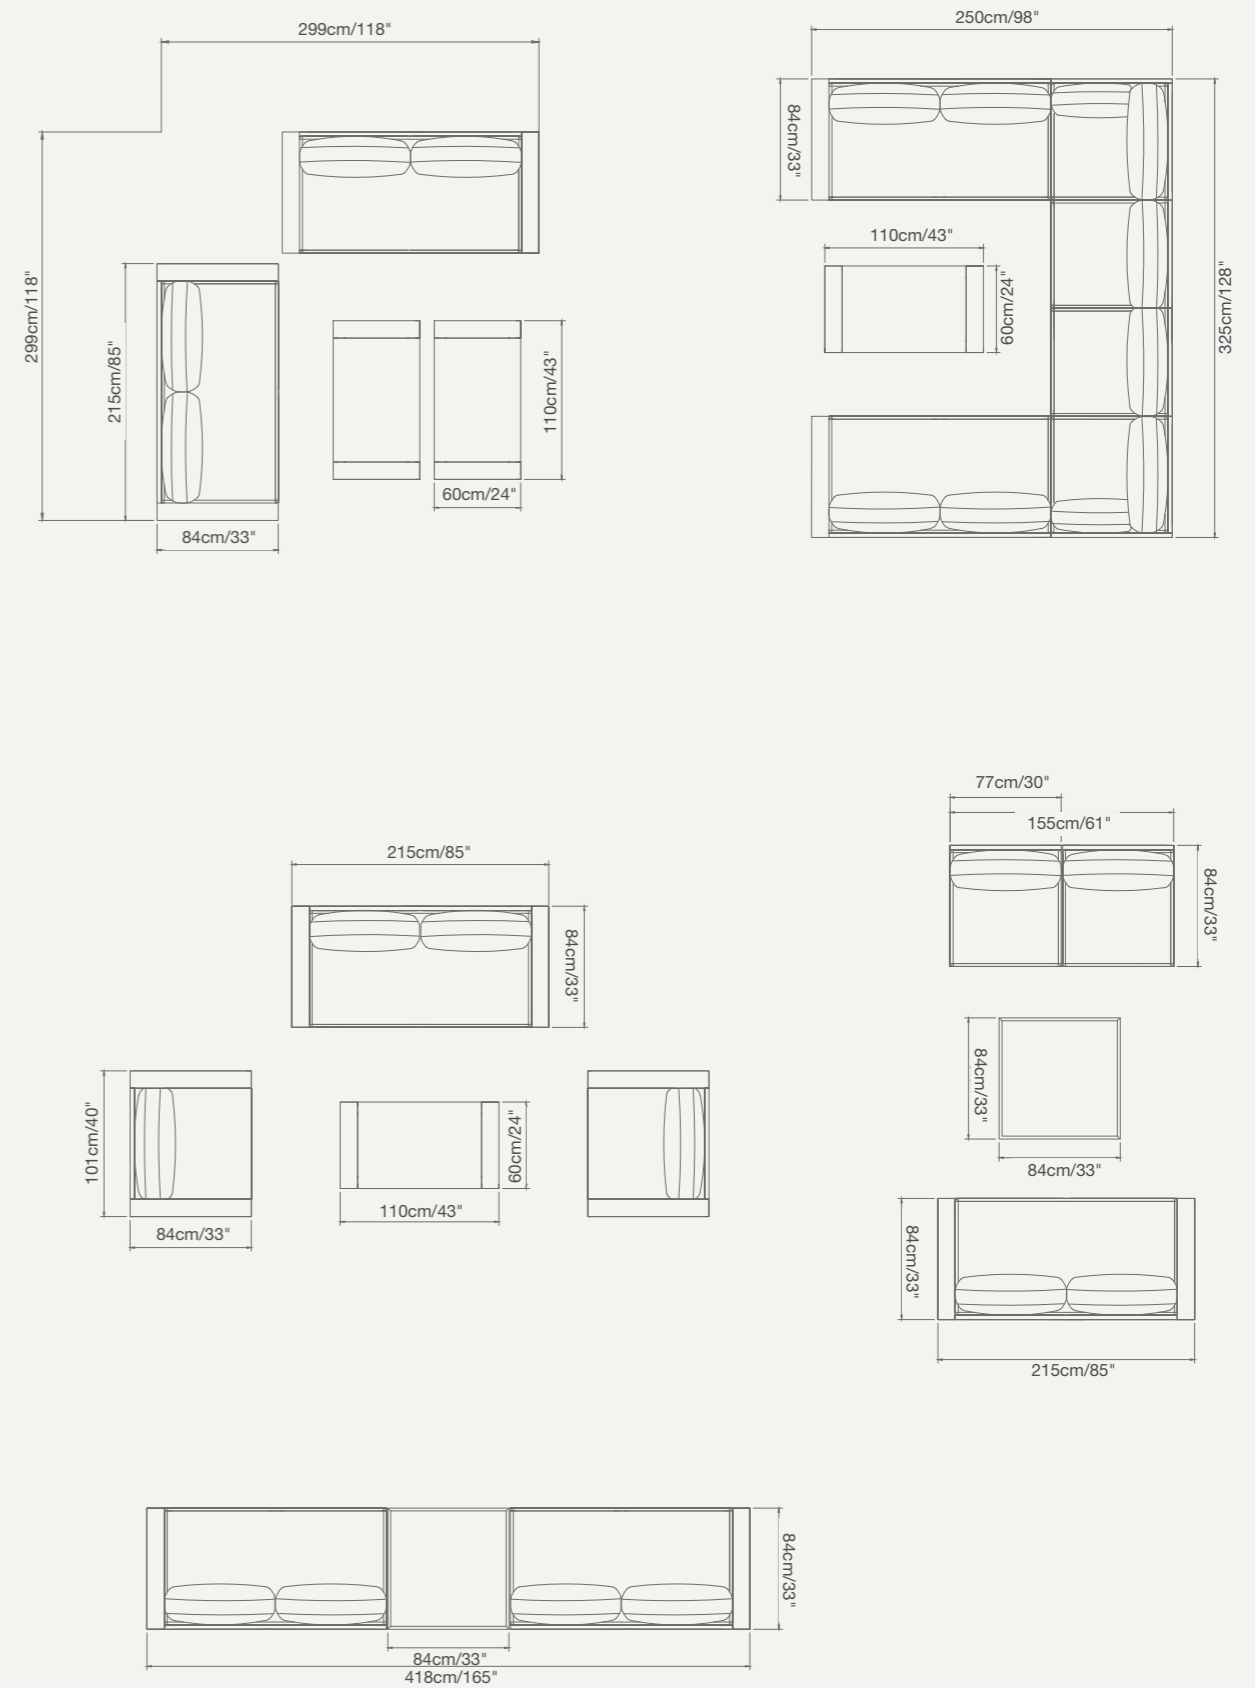

SKY

A few configurations