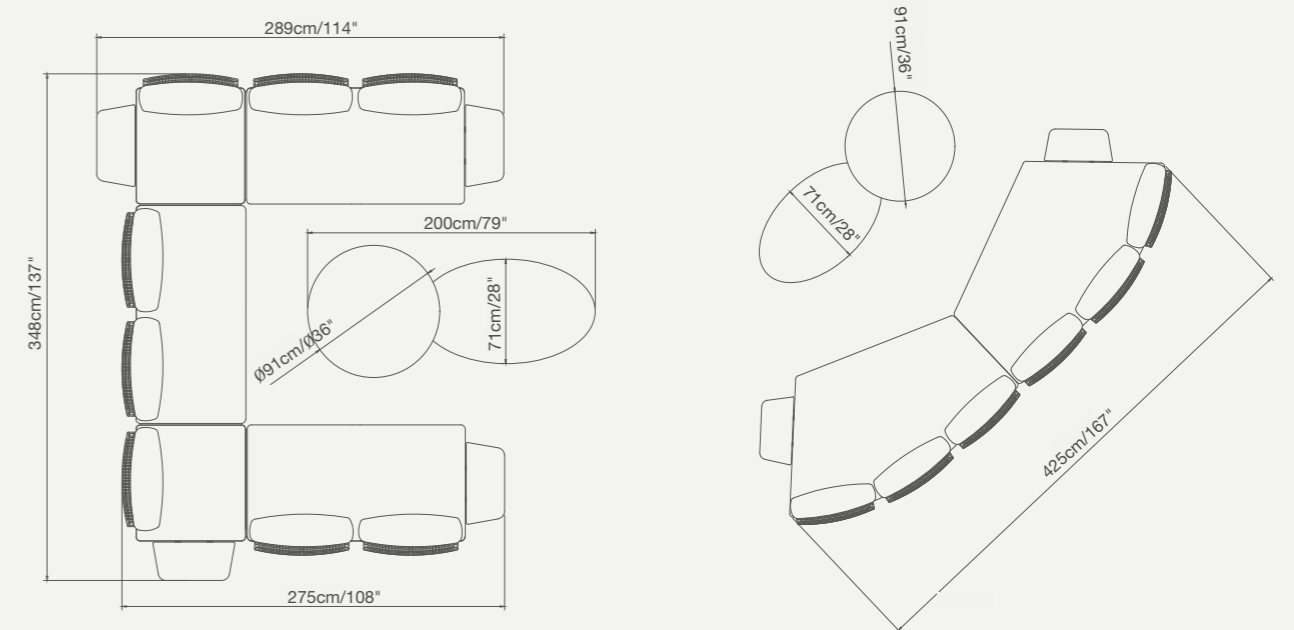

LOUNGE

A few configurations