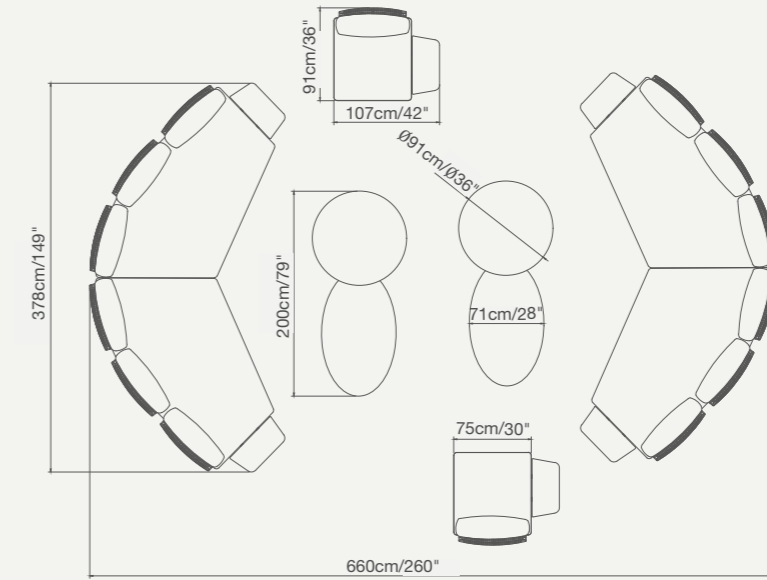

LOUNGE

A few configurations