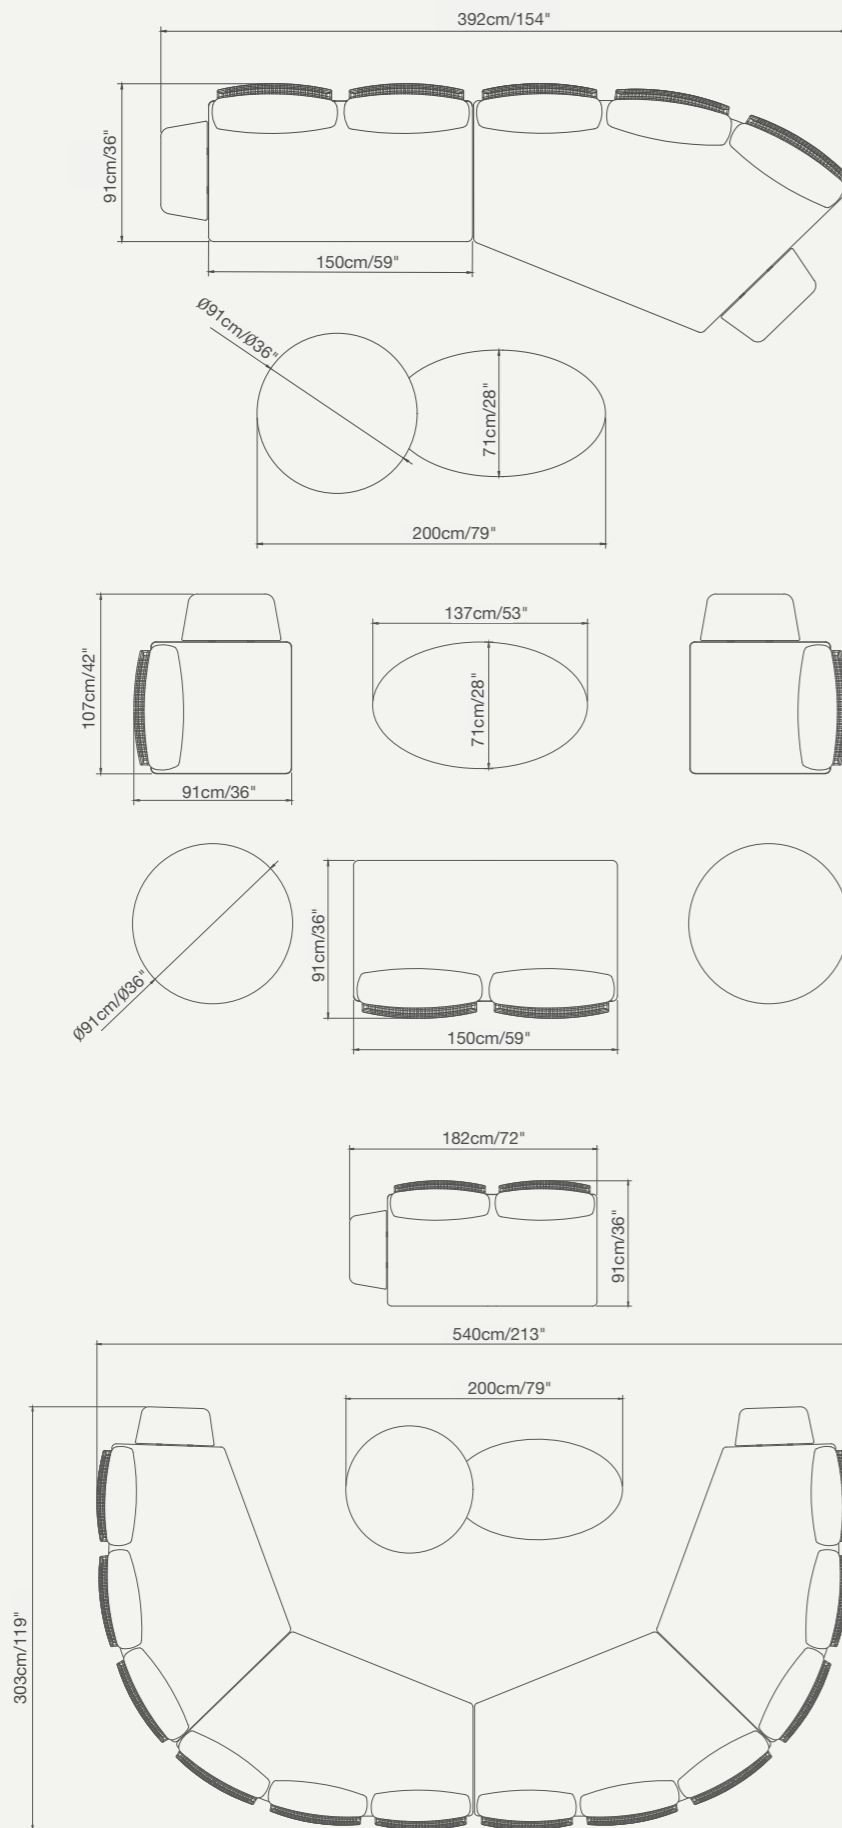

LOUNGE

A few configurations