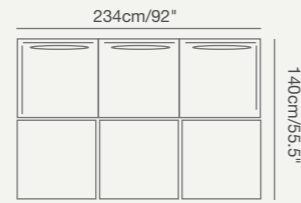

RIVIERA

truly offers infinite possibilities, you simply have to decide between 1,2 or 3 seaters or extra long sofa in line or U or L configurations.

91 7011 20

91 7014 00

91 7014 20

91 7012 30

91 7014 60

91 7014 40