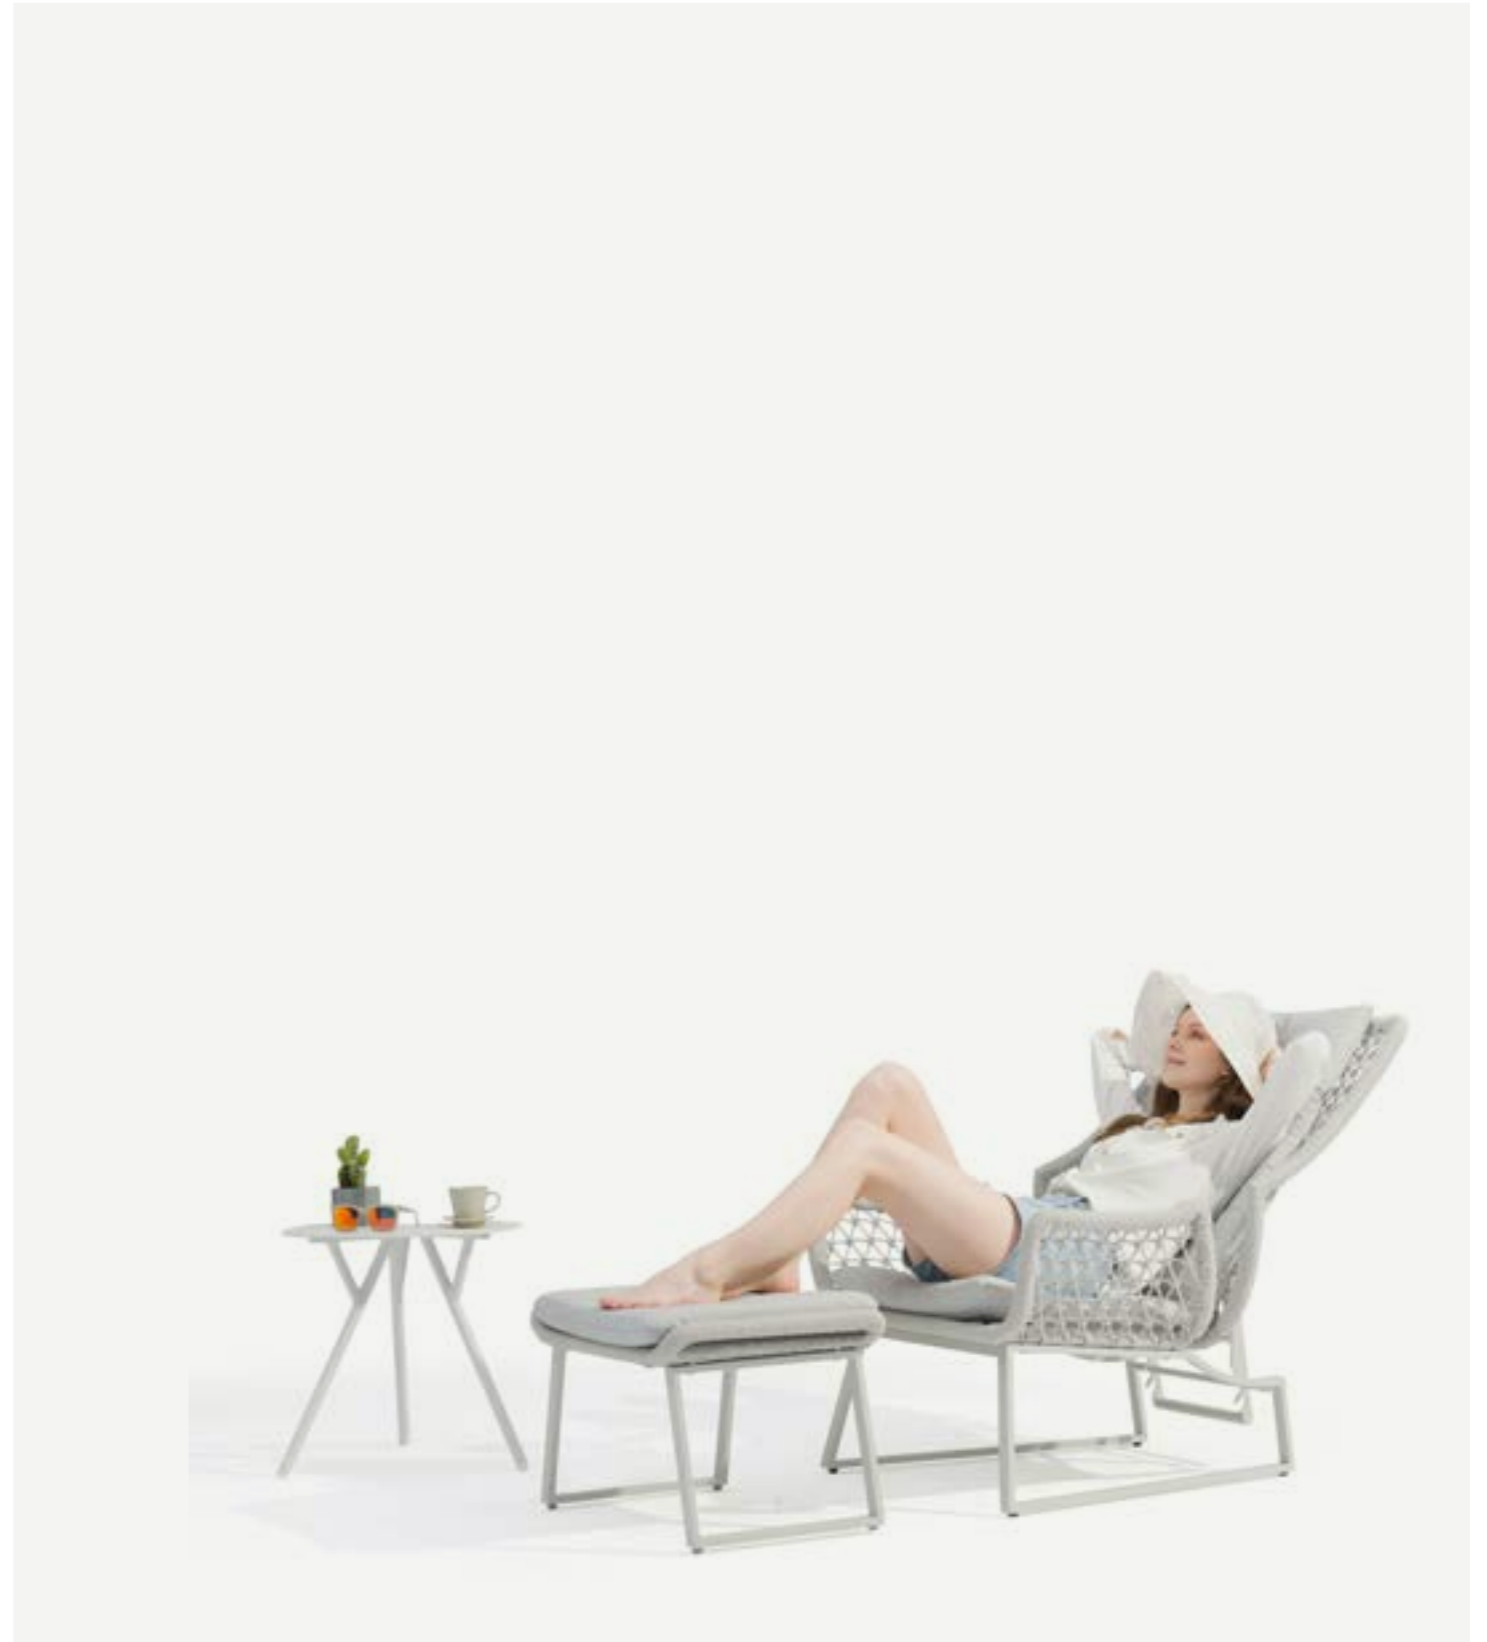

DREAM is a perfect companion to sit comfortably, have a nap and, why not, dream a bit. To be enjoyed alone or together.

SIT **DREAM** ENJOY

DREAM

Collection

920 45533 DREAM recliner chair
W . 81cm/31.9" D . 88cm/34.6" H . 97cm/38"
SH. 40cm/15.7" AH. 57cm/22.4"