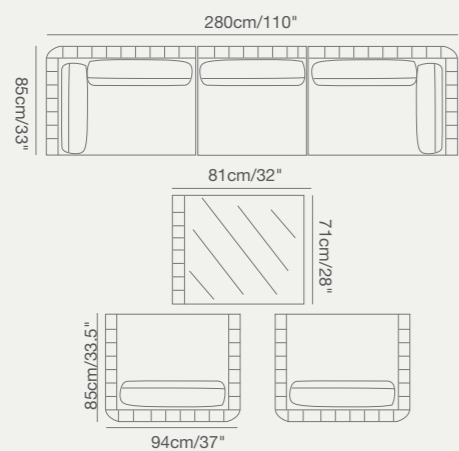

HUG

A few configurations , just a few...