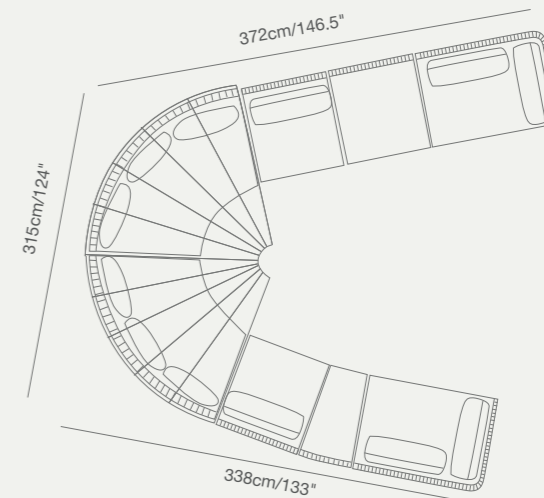

Design your own configurations,
your project is unique.