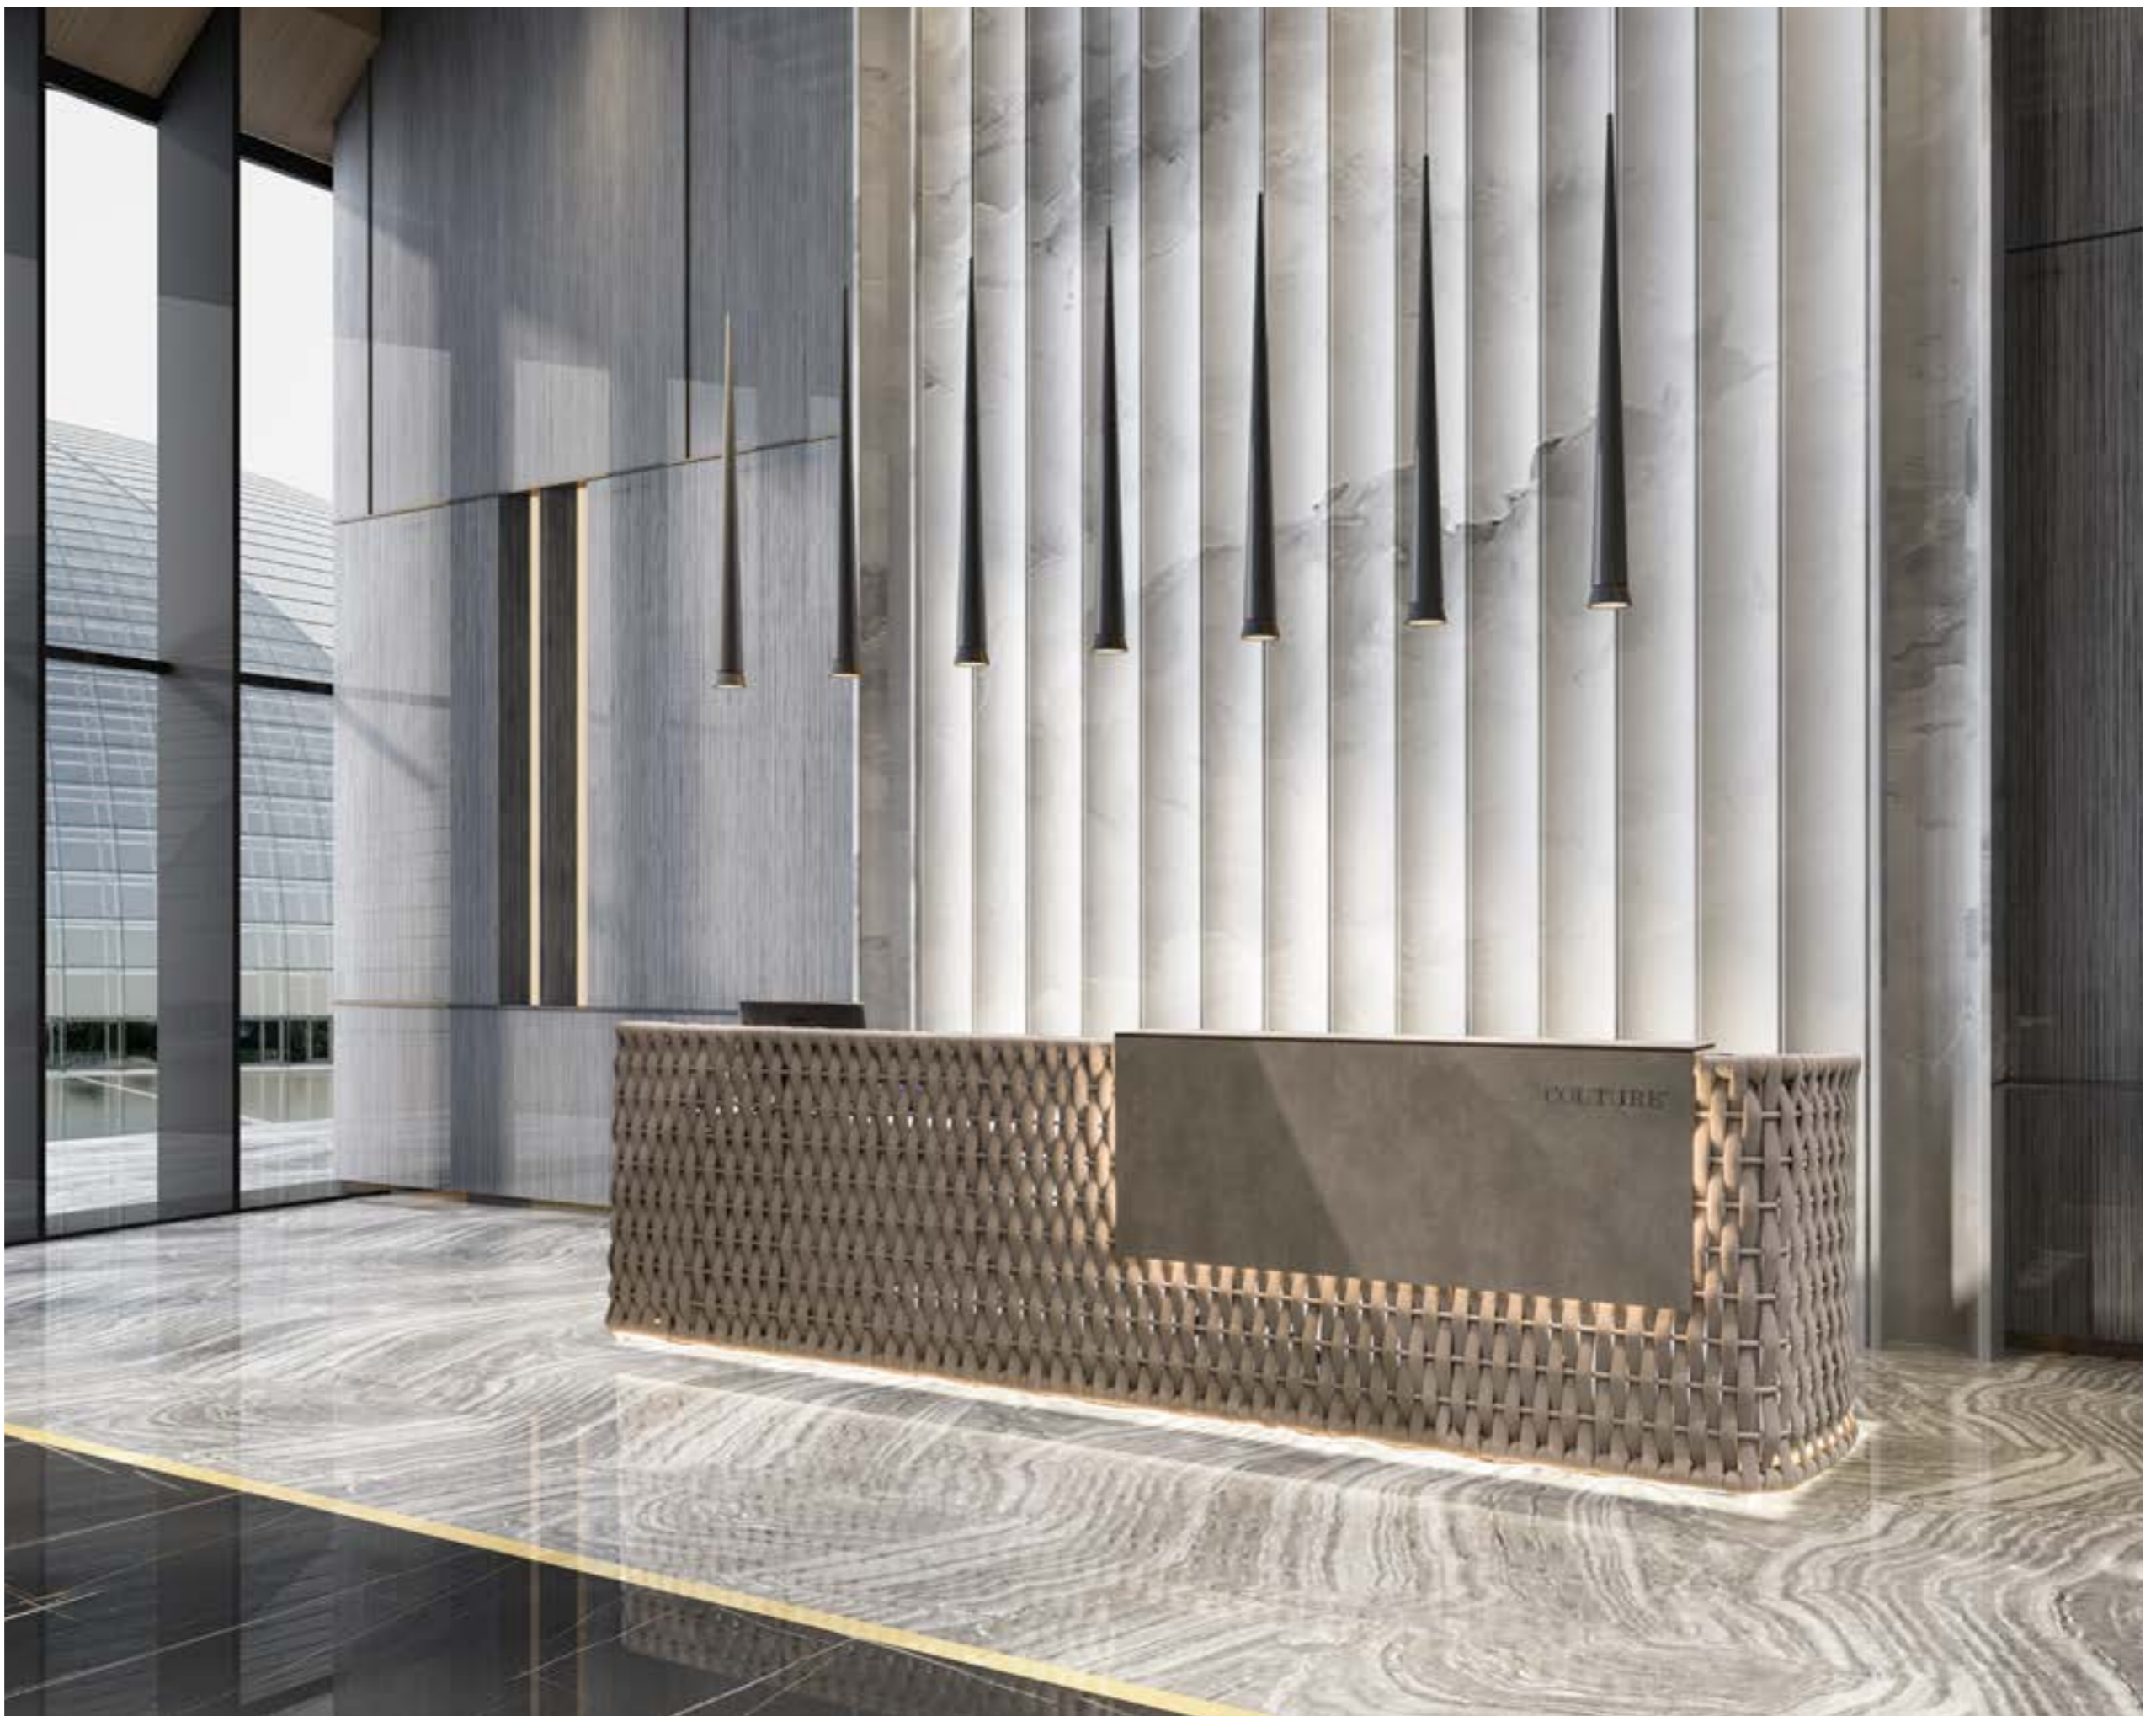

Eat
Drink
Enjoy
Now

vel chair

LOOP

LOOP

LOOP

Collection

917 20120 LOOP armchair
W . 85cm/33" D . 82cm/32.3" H . 72cm/28.5"
SH . 44cm/17.3" AH . 63cm/24.8"

917 20160 LOOP swivel armchair
W . 85cm/33" D . 82cm/32.3" H . 72cm/28.5"
SH . 45cm/17.7" AH . 63cm/24.8"

917 20550 LOOP highback armchair
W . 82cm/32" D . 81cm/32.3" H . 108cm/42.5"
SH . 43cm/17" AH . 63cm/24.8"

917 02080 LOOP bar table
W . 90cm/35" L . 90cm/35" H . 100cm/39"

917 02070 LOOP dining table
W . 90cm/35" L . 90cm/35" H . 75cm/30"
W . 90cm/35" L . 180cm/71" H . 75cm/30"
W . 90cm/35" L . 220cm/87" H . 75cm/30"